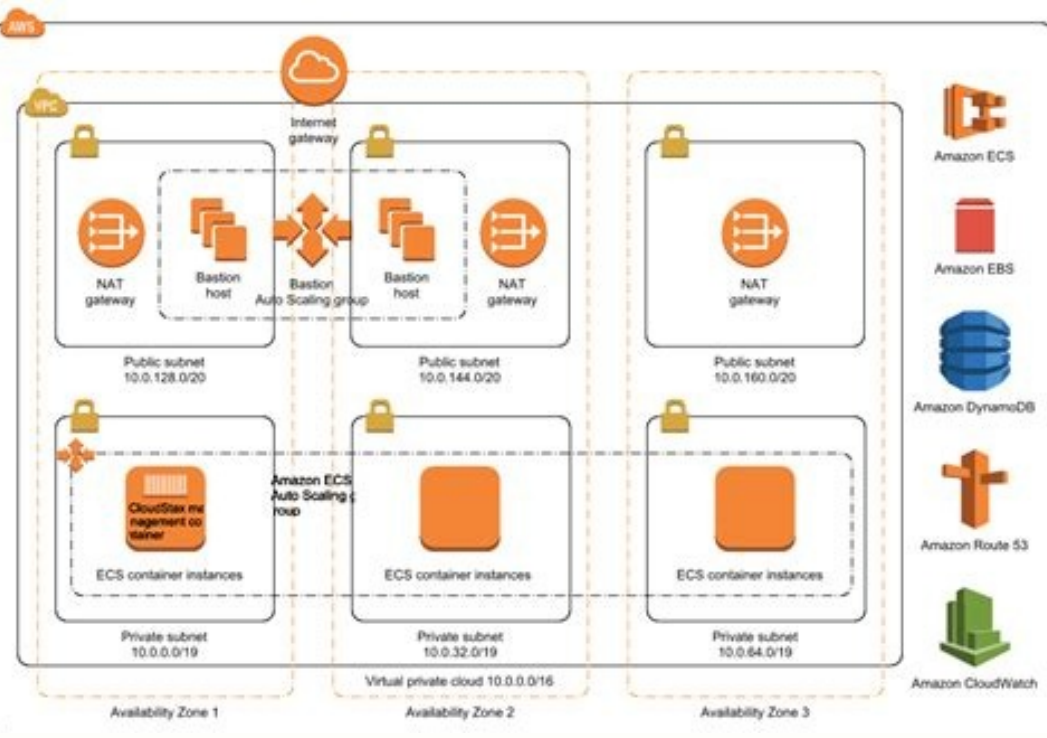

Modern Web-Sites have to be cloud based.